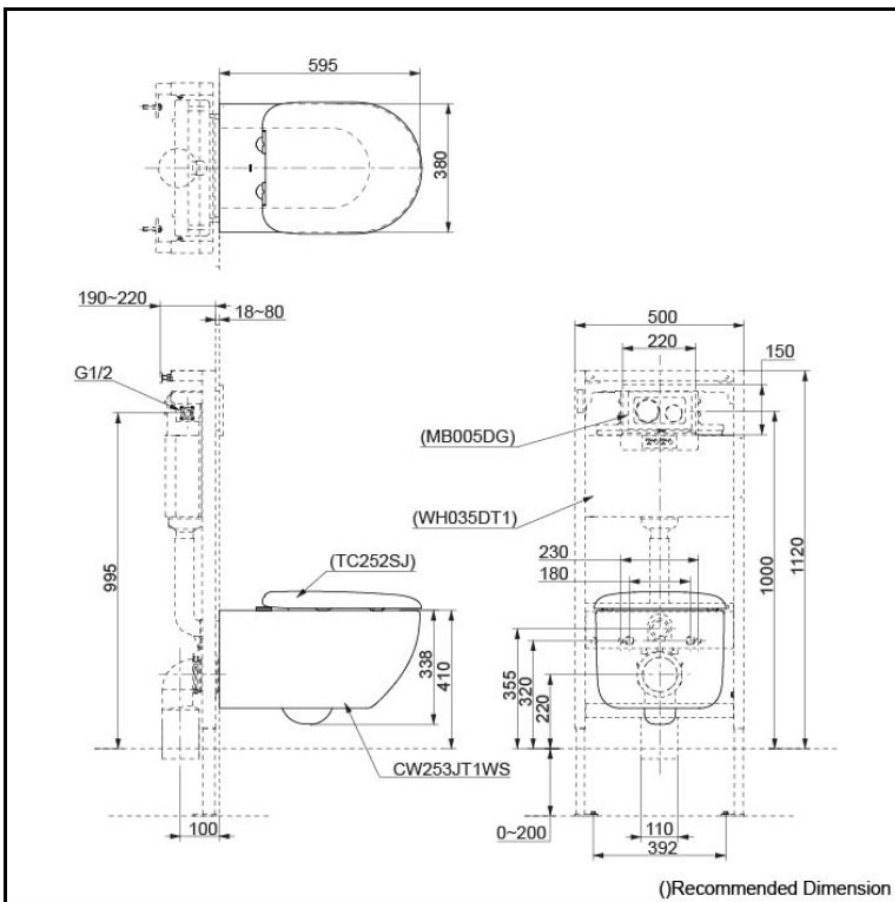

Specifications

Flush system:	TORNADO FLUSH
Water Use:	4.5L / 3L
Rough-in:	H=220 mm
Bowl Shape:	D-Shape
Water Pressure:	0.05MPa~0.75MPa
Size:	380Wx595Dx338H mm

Parts description

Seat & Cover is **not** included.

- D-Shape Wall Hung Closet Bowl w/ Invisible Fixing Kit (P-Trap) (Rough-in 220)
- Soft close Seat & Cover

NOTE

- **DO NOT COUPLE THIS WC WITH FLUSH VALVE**

Colors

White

Certifications

ACS

1300 898 889

ewater⁺ is made from tap water by electrolyzed chloride ion without any chemicals. After use, it returns to normal water in the state of safe and environmental friendly

Specifications

Water Pressure : 0.05MPa~0.75MPa
 Power Rating : 220~240V , 50/60Hz , 1275~1400W
 Length of Power Cord : 1.2m
 Material : Plastic
 Size : 390W x 520D x 127H mm

Parts description

- WASHLET D-shape

Colors

White

Please consult a TOTO representative for details

Caution: WASHLET may not fit certain toilet bowl design. Please check the compatibility of WASHLET and your toilet bowl prior purchase.