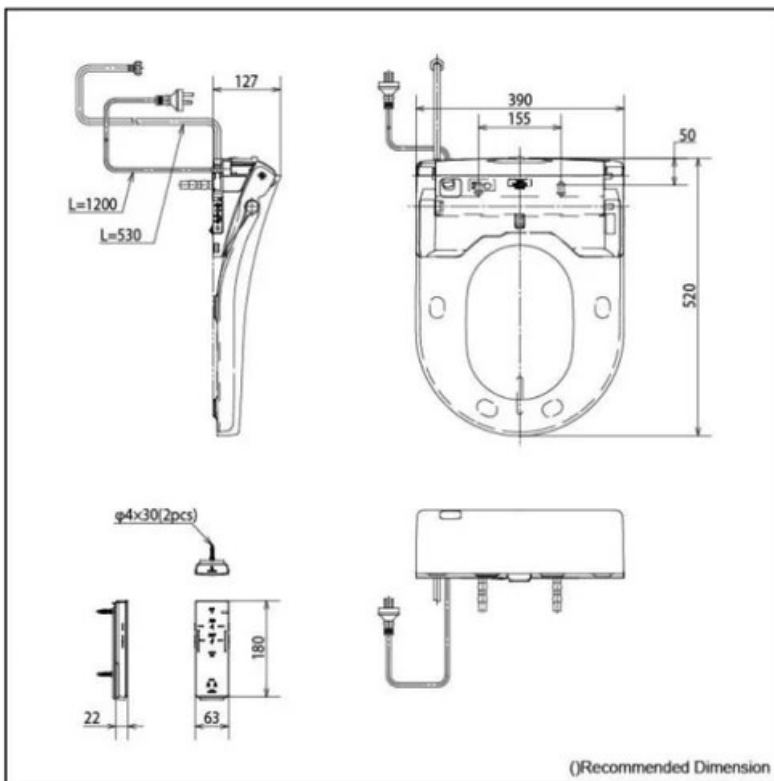

Specifications

Flush system:	TORNADO FLUSH
Water Use:	4.5L / 3L
Rough-in:	H=220 mm
Bowl Shape:	D-Shape
Water Pressure:	0.05MPa~0.75MPa
Size:	380Wx595Dx338H mm

Parts description

Seat & Cover is **not** included.

- D-Shape Wall Hung Closet Bowl w/ Invisible Fixing Kit (P-Trap) (Rough-in 220)
- Soft close Seat & Cover

NOTE

- **DO NOT COUPLE THIS WC WITH FLUSH VALVE**

Colors

White

Certifications

ACS

1300 898 889

ewater⁺ is made from tap water by electrolyzed chloride ion without any chemicals. After use, it returns to normal water in the state of safe and environmental friendly

Specifications

Water Pressure : 0.05MPa~0.75MPa
 Power Rating : 220~240V , 50/60Hz , 1275~1400W
 Length of Power Cord : 1.2m
 Material : Plastic
 Size : 390W x 520D x 127H mm

Parts description

- WASHLET D-shape

Colors

White

Please consult a TOTO representative for details

Caution: WASHLET may not fit certain toilet bowl design. Please check the compatibility of WASHLET and your toilet bowl prior purchase.