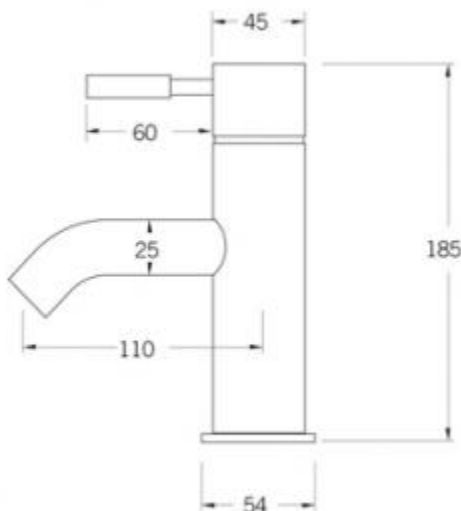

- Code: VOD-01
- Superior Quality Australian Made
- 4 Star WELS Rating
- Various Finishes
- 15 Year Warranty