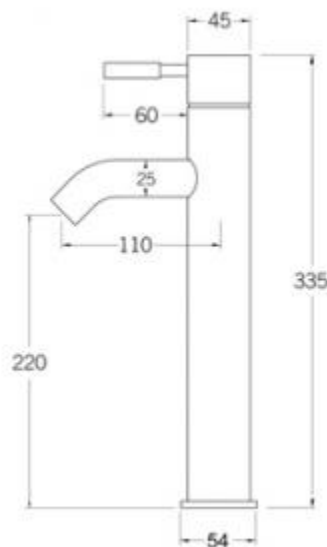

The last bastion of privacy, a space of peace and tranquillity, your Bathroom
Enjoy the look and feel of our European Bathroom fittings and fixtures.
Designed and made to the highest International and Australian standards.

SYDNEY

Woollahra

163 Edgecliff Road

Woollahra NSW 2025

T 02 9386 9809

Crows Nest

133A Willoughby Rd

Crows Nest NSW 2065

T 02 9460 6111

MELBOURNE

Richmond

229 Swan Street

Richmond VIC 3121

T 03 9428 9996

Voda by Sussex

SUSSEX TAPS | AUSTRALIAN MADE. WORLD CLASS.

- Code: VOD-02
- Superior Quality Australian Made
- 4 Star WELS Rating
- Various Finishes
- 15 Year Warranty