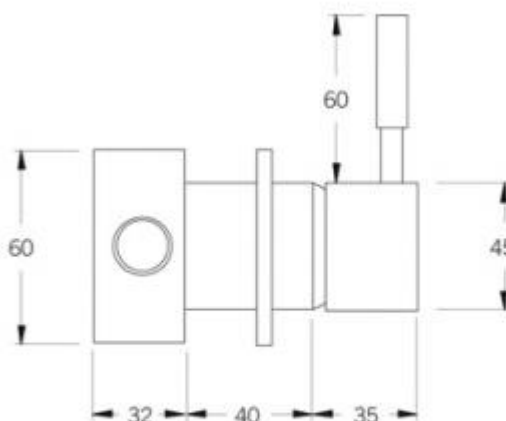

The last bastion of privacy, a space of peace and tranquillity, your Bathroom
Enjoy the look and feel of our European Bathroom fittings and fixtures.
Designed and made to the highest International and Australian standards.

SYDNEY

Woollahra

163 Edgecliff Road

Woollahra NSW 2025

T 02 9386 9809

Crows Nest

133A Willoughby Rd

Crows Nest NSW 2065

T 02 9460 6111

MELBOURNE

Richmond

229 Swan Street

Richmond VIC 3121

T 03 9428 9996

Voda by Sussex

SUSSEX TAPS | AUSTRALIAN MADE. WORLD CLASS.

- Code: VOD-03
- Superior Quality Australian Made
- Various Finishes
- 15 Year Warranty