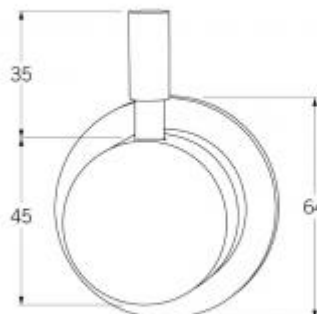

SYDNEY

Woollahra

163 Edgecliff Road

Woollahra NSW 2025

T 02 9386 9809

Crows Nest

133A Willoughby Rd

Crows Nest NSW 2065

T 02 9460 6111

MELBOURNE

Richmond

229 Swan Street

Richmond VIC 3121

T 03 9428 9996

Voda by Sussex

SUSSEX TAPS | AUSTRALIAN MADE. WORLD CLASS.

- Code: VOD-04
- Superior Quality Australian Made
- Various Finishes
- 15 Year Warranty