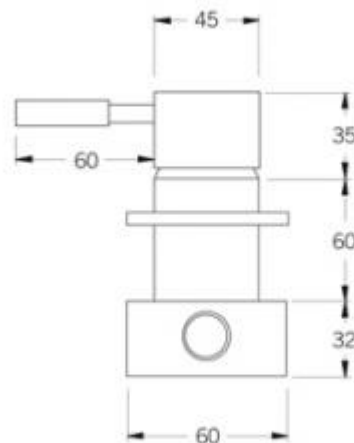

- Code: VOD-05
- Superior Quality Australian Made
- Various Finishes
- 15 Year Warranty