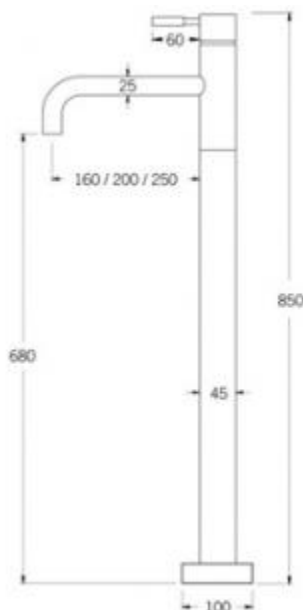

The last bastion of privacy, a space of peace and tranquillity, your Bathroom
Enjoy the look and feel of our European Bathroom fittings and fixtures.
Designed and made to the highest International and Australian standards.

SYDNEY

Woollahra

163 Edgecliff Road

Woollahra NSW 2025

T 02 9386 9809

Crows Nest

133A Willoughby Rd

Crows Nest NSW 2065

T 02 9460 6111

MELBOURNE

Richmond

229 Swan Street

Richmond VIC 3121

T 03 9428 9996

Voda by Sussex

SUSSEX TAPS | AUSTRALIAN MADE. WORLD CLASS.

- Code: VOD-06
- Superior Quality Australian Made
- Available 160mm 200mm & 250mm
- Various Finishes
- 15 Year Warranty