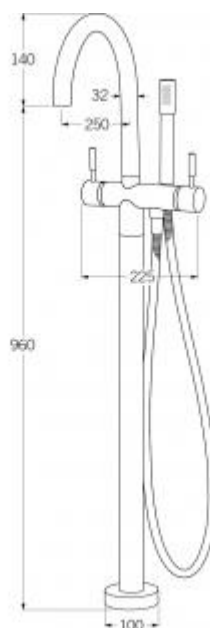

- Code: VOD-07
- Superior Quality Australian Made
- Various Finishes
- 15 Year Warranty

WaterMark
 LIC. WMKA00381
 SAI GLOBAL