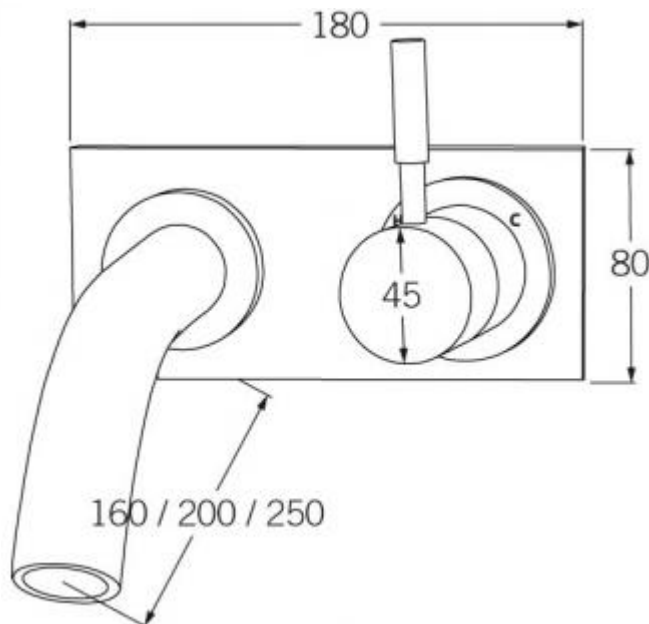

The last bastion of privacy, a space of peace and tranquillity, your Bathroom
Enjoy the look and feel of our European Bathroom fittings and fixtures.
Designed and made to the highest International and Australian standards.

SYDNEY

Woollahra

163 Edgecliff Road

Woollahra NSW 2025

T 02 9386 9809

Crows Nest

133A Willoughby Rd

Crows Nest NSW 2065

T 02 9460 6111

MELBOURNE

Richmond

229 Swan Street

Richmond VIC 3121

T 03 9428 9996

Voda by Sussex

SUSSEX TAPS | AUSTRALIAN MADE. WORLD CLASS.

- Code: VOD-08
- Superior Quality Australian Made
- Spout Sizes 160mm 200mm & 250mm
- 5 Star WELS Rating
- Various Finishes
- 15 Year Warranty