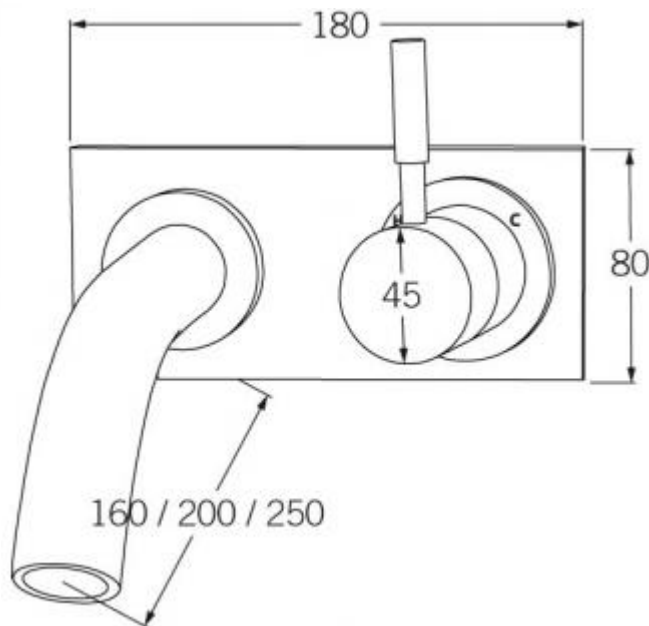

The last bastion of privacy, a space of peace and tranquillity, your Bathroom
Enjoy the look and feel of our European Bathroom fittings and fixtures.
Designed and made to the highest International and Australian standards.

SYDNEY

Woollahra

163 Edgecliff Road

Woollahra NSW 2025

T 02 9386 9809

Crows Nest

133A Willoughby Rd

Crows Nest NSW 2065

T 02 9460 6111

MELBOURNE

Richmond

229 Swan Street

Richmond VIC 3121

T 03 9428 9996

Voda by Sussex

SUSSEX TAPS | AUSTRALIAN MADE. WORLD CLASS.