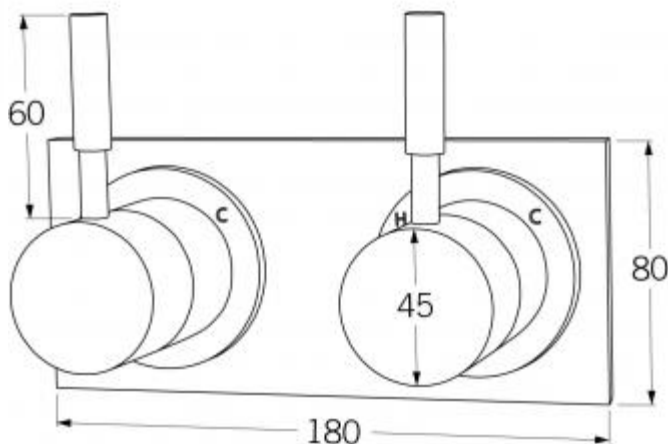

- Code: VOD-10
- Superior Quality Australian Made
- Various Finishes
- 15 Year Warranty