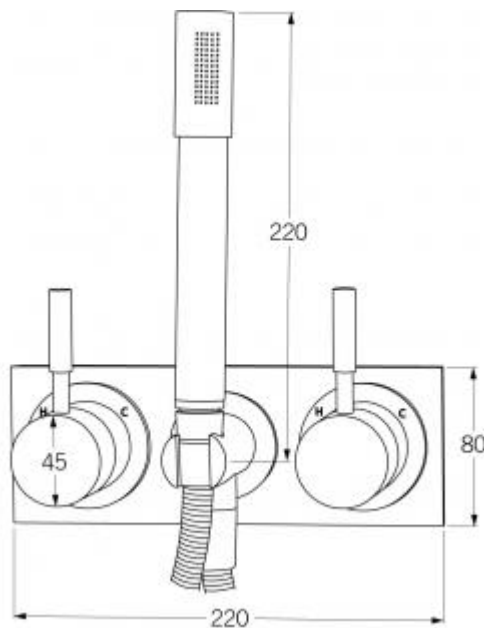

- Code: VOD-11
- Superior Quality Australian Made
- 3 Star WELS Rating
- Various Finishes
- 15 Year Warranty