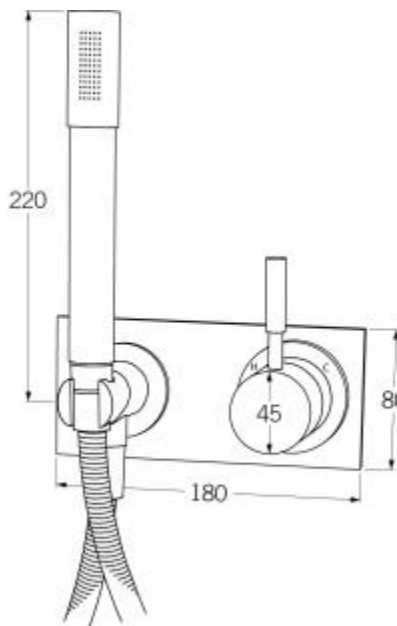

The last bastion of privacy, a space of peace and tranquillity, your Bathroom
Enjoy the look and feel of our European Bathroom fittings and fixtures.
Designed and made to the highest International and Australian standards.

SYDNEY

Woollahra

163 Edgecliff Road

Woollahra NSW 2025

T 02 9386 9809

Crows Nest

133A Willoughby Rd

Crows Nest NSW 2065

T 02 9460 6111

MELBOURNE

Richmond

229 Swan Street

Richmond VIC 3121

T 03 9428 9996

Voda by Sussex

SUSSEX TAPS | AUSTRALIAN MADE. WORLD CLASS.

- Code: VOD-12
- Superior Quality Australian Made
- 3 Star WELS Rating
- Available Right & Left Hand
- Various Finishes
- 15 Year Warranty