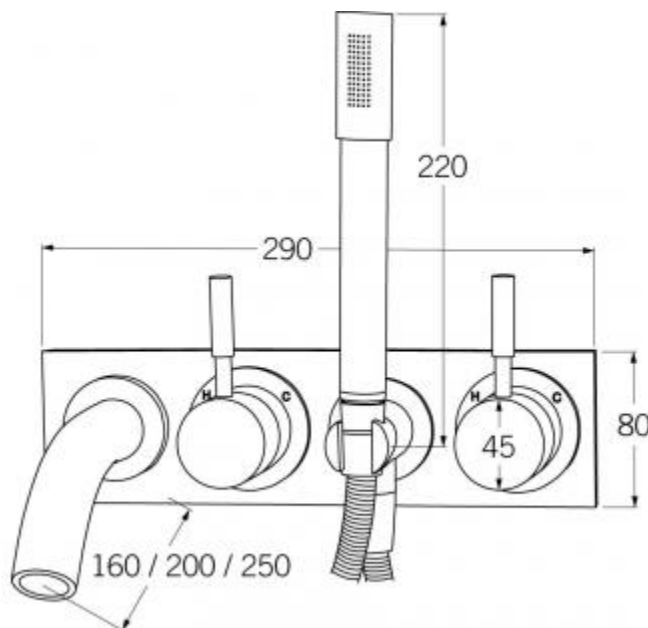

The last bastion of privacy, a space of peace and tranquillity, your Bathroom
Enjoy the look and feel of our European Bathroom fittings and fixtures.
Designed and made to the highest International and Australian standards.

SYDNEY

Woollahra

163 Edgecliff Road

Woollahra NSW 2025

T 02 9386 9809

Crows Nest

133A Willoughby Rd

Crows Nest NSW 2065

T 02 9460 6111

MELBOURNE

Richmond

229 Swan Street

Richmond VIC 3121

T 03 9428 9996

Voda by Sussex

SUSSEX TAPS | AUSTRALIAN MADE. WORLD CLASS.

- Code: VOD-13
- Superior Quality Australian Made
- 3 Star WELS Rating
- Available Right & Left Hand
- 160mm 200mm & 250mm Spouts
- Various Finishes
- 15 Year Warranty