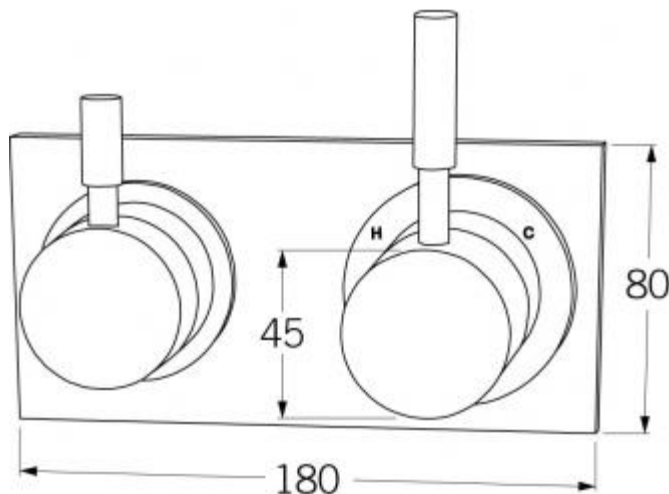

The last bastion of privacy, a space of peace and tranquillity, your Bathroom
Enjoy the look and feel of our European Bathroom fittings and fixtures.
Designed and made to the highest International and Australian standards.

Voda by Sussex

SUSSEX TAPS | AUSTRALIAN MADE. WORLD CLASS.

SYDNEY
Woollahra
163 Edgecliff Road
Woollahra NSW 2025
T 02 9386 9809

Crows Nest
133A Willoughby Rd
Crows Nest NSW 2065
T 02 9460 6111

MELBOURNE
Richmond
229 Swan Street
Richmond VIC 3121
T 03 9428 9996

- Code: VOD-14
- Superior Quality Australian Made
- Available Right & Left Hand
- Various Finishes
- 15 Year Warranty