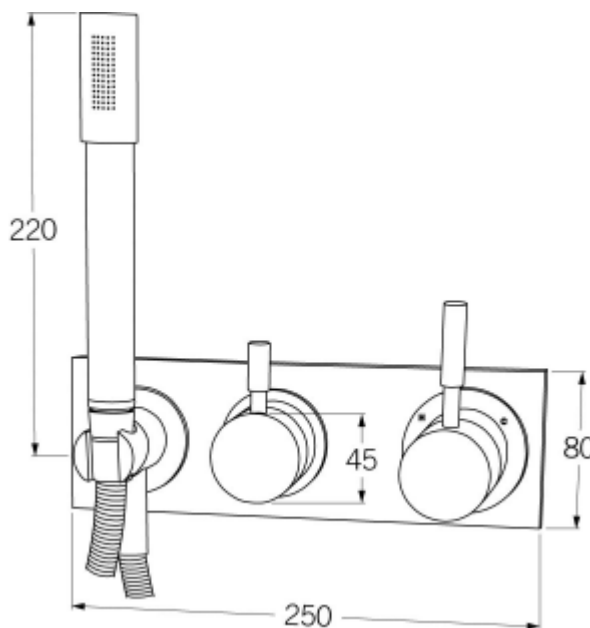

- Code: VOD-15
- Superior Quality Australian Made
- Available Right & Left Hand
- 3 Star WELS Rating
- Various Finishes
- 15 Year Warranty