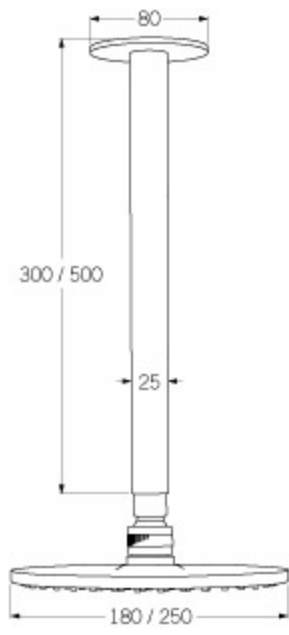

- Code: VOD-18
- Superior Quality Australian Made
- 3 Star WELS Rating
- 300mm & 500mm Arm
- 180mm & 250mm Head
- Various Finishes
- 15 Year Warranty