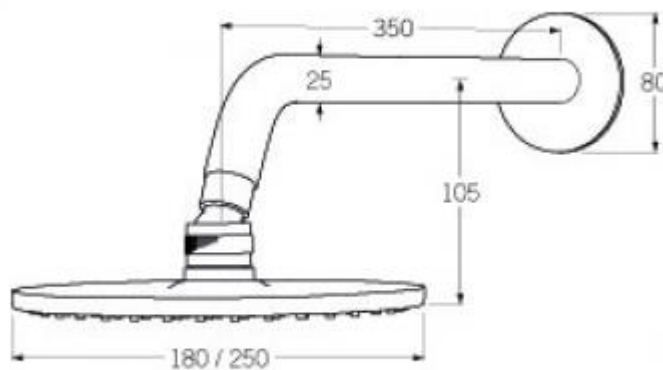

The last bastion of privacy, a space of peace and tranquillity, your Bathroom
Enjoy the look and feel of our European Bathroom fittings and fixtures.
Designed and made to the highest International and Australian standards.

SYDNEY

Woollahra

163 Edgecliff Road

Woollahra NSW 2025

T 02 9386 9809

Crows Nest

133A Willoughby Rd

Crows Nest NSW 2065

T 02 9460 6111

MELBOURNE

Richmond

229 Swan Street

Richmond VIC 3121

T 03 9428 9996

Voda by Sussex

SUSSEX TAPS | AUSTRALIAN MADE. WORLD CLASS.

- Code: VOD-19
- Superior Quality Australian Made
- 3 Star WELS Rating
- 180mm & 250mm Head
- Various Finishes
- 15 Year Warranty