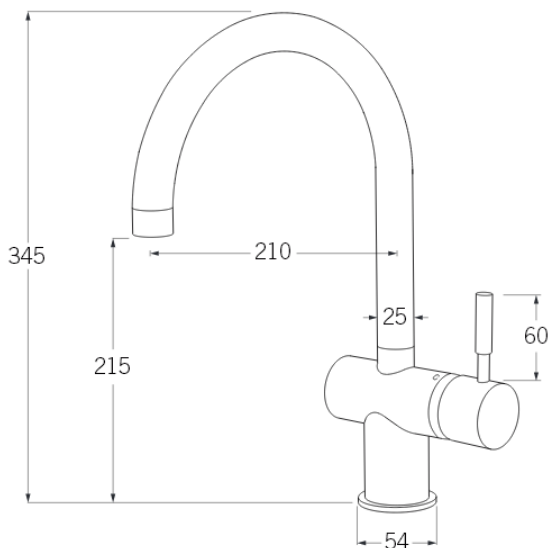

- Code: VOD-25
- Superior Quality Australian Made
- 4 Star WELS Rating
- Various Finishes
- 15 Year Warranty