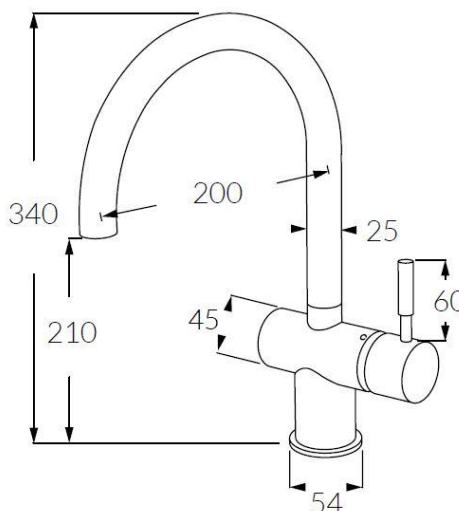

- Code: VOD-25L
- Superior Quality Australian Made
- 4 Star WELS Rating
- Polished Chrome finish
- Left Handed (as per image)
- Other Finishes also available
- 15 Year Warranty