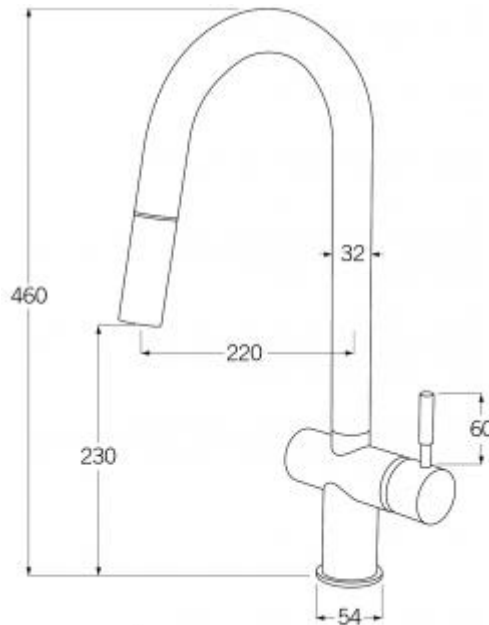

- Code: VOD-26
- Superior Quality Australian Made
- Full Metal Pull Out
- 5 Star WELS Rating
- Various Finishes
- 15 Year Warranty