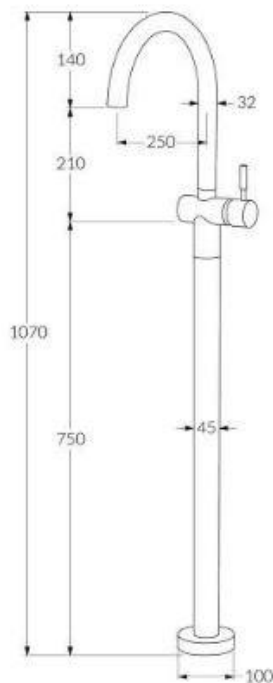

- Code: VOD-27
- Superior Quality Australian Made
- Various Finishes
- 15 Year Warranty