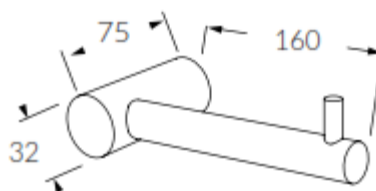

TOILET ROLL HOLDER

- Code: VOD-28
- Superior Quality
- DR Brass Construction
- Polished Chrome
- Made in Melbourne

COLOUR YOUR DREAMS

S U S S E X

CRAFTED IN MELBOURNE