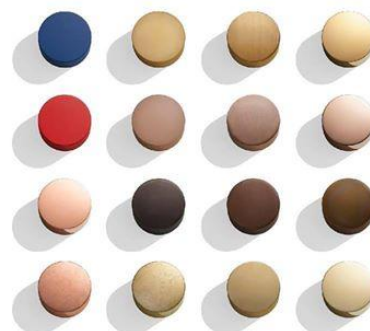

TOILET ROLL HOLDER

- Code: VOD-28
- Superior Quality
- DR Brass Construction
- Polished Chrome
- Made in Melbourne

COLOUR YOUR DREAMS

S U S S E X

CRAFTED IN MELBOURNE