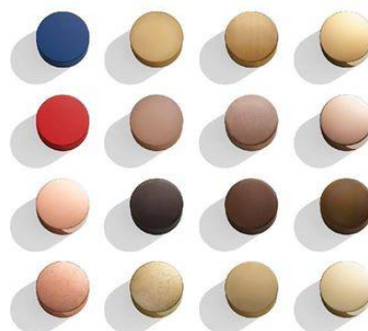

SINGLE TOWEL RAIL

- Code: VOD-29
- Superior Quality
- DR Brass Construction
- Polished Chrome
- Made in Melbourne

COLOUR YOUR DREAMS

S U S S E X

CRAFTED IN MELBOURNE