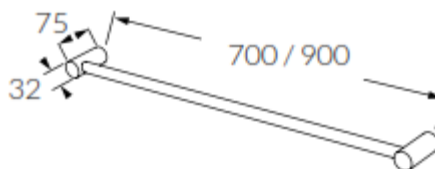

SINGLE TOWEL RAIL

- Code: VOD-29
- Superior Quality
- DR Brass Construction
- Polished Chrome
- Made in Melbourne

COLOUR YOUR DREAMS

S U S S E X

CRAFTED IN MELBOURNE