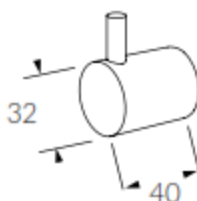

## SINGLE ROBE HOOK

- Code: VOD-30
- Superior Quality
- DR Brass Construction
- Polished Chrome
- Made in Melbourne