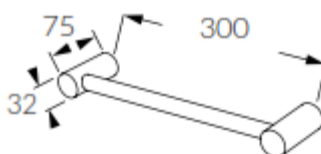

GUEST TOWEL RAIL – 300MM

- Code: VOD-32
- Superior Quality
- DR Brass Construction
- Polished Chrome
- Made in Melbourne

COLOUR YOUR DREAMS

S U S S E X

CRAFTED IN MELBOURNE