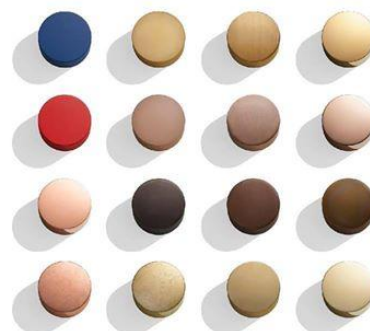

GUEST TOWEL RAIL – 300MM

- Code: VOD-32
- Superior Quality
- DR Brass Construction
- Polished Chrome
- Made in Melbourne

COLOUR YOUR DREAMS

S U S S E X

CRAFTED IN MELBOURNE