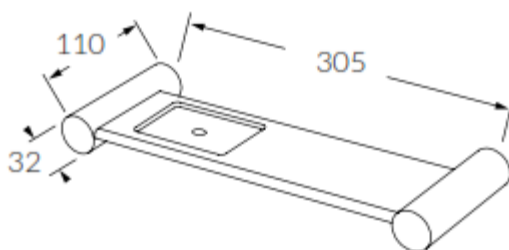

SHOWER SHELF -GLASS

- Code: VOD-33
- Superior Quality
- DR Brass Construction
- Polished Chrome
- Made in Melbourne

COLOUR YOUR DREAMS

S U S S E X

CRAFTED IN MELBOURNE