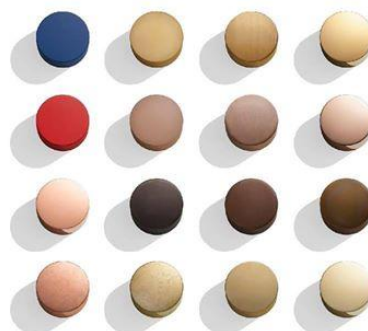

SHOWER SHELF -GLASS

- Code: VOD-33
- Superior Quality
- DR Brass Construction
- Polished Chrome
- Made in Melbourne

COLOUR YOUR DREAMS

S U S S E X

CRAFTED IN MELBOURNE