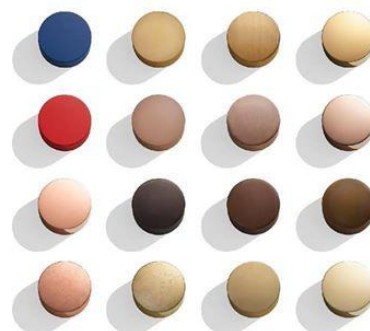

DOUBLE TOWEL RAIL – 700MM

- Code: VOD-34
- Superior Quality
- DR Brass Construction
- Polished Chrome
- Made in Melbourne

COLOUR YOUR DREAMS

S U S S E X

CRAFTED IN MELBOURNE