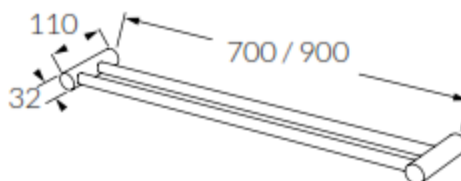

DOUBLE TOWEL RAIL – 700MM

- Code: VOD-34
- Superior Quality
- DR Brass Construction
- Polished Chrome
- Made in Melbourne

COLOUR YOUR DREAMS

S U S S E X

CRAFTED IN MELBOURNE