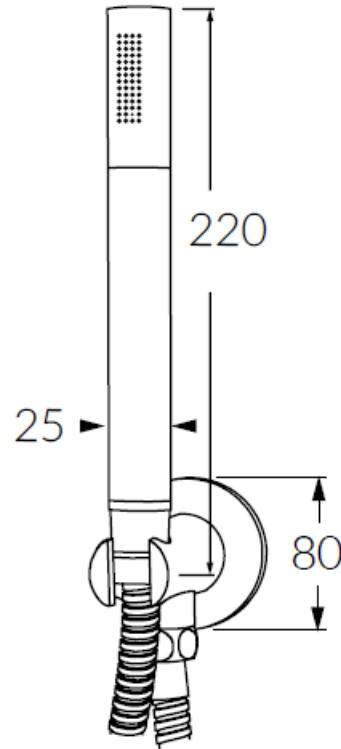

## HAND SHOWER

- Code: VOD-35
- Superior Quality
- DR Brass Construction
- Polished Chrome
- Made in Melbourne