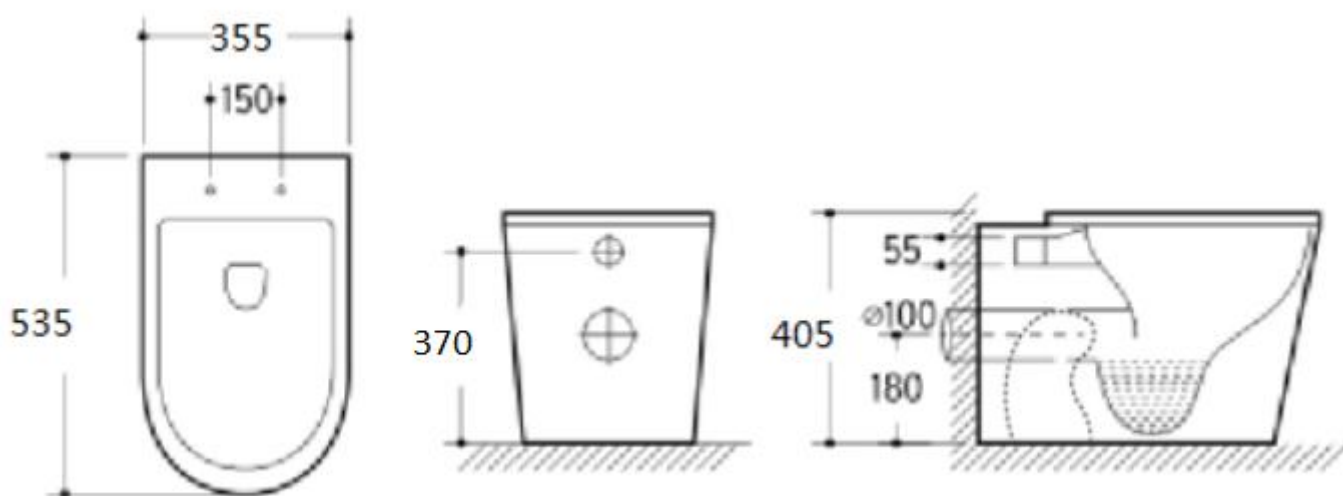

COSTA Wall Faced Pan W/ - Detachable Soft Close Seat VOLA-01

- **CODE: VOLA-01**
- **P Trap Installation**
- **Fully Glazed**
- **Stainless Steel Hinges**
- **Soft Close Seat - Detachable**
- **WELS 4 Star Rating**
- **3.5 Litres per minute**
- **WELS Licence Number: 1156**
- **WELS Registration No: L02582**
- **AS/NZS 3718:2003**
- **S Trap Available 60-100mm Setout (VOLA-S)**