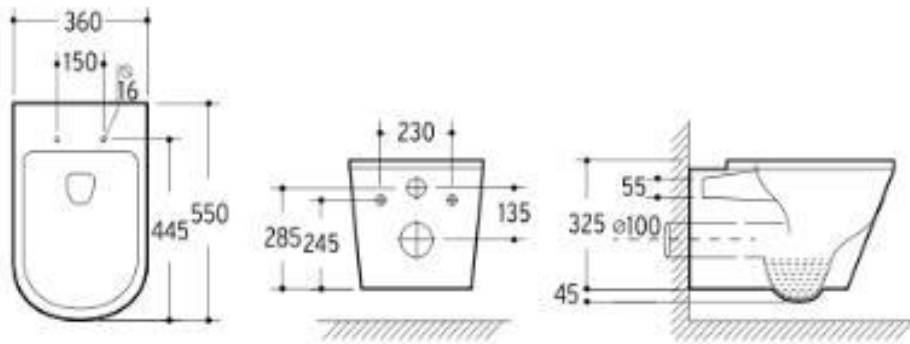

Costa Wall Hung Pan

Washdown Wall-hung Toilet

Size: 550*360*325mm

- **CODE: VOLA-05**
- **Superior Quality**
- **Soft Close Seat**
- **P Trap**
- **WELS 4 Star Rating**
- **3.5 Litres per minute**
- **WELS Licence Number: 1156**
- **WELS Registration No: L02585**
- **AS/NZS 3718:2003**