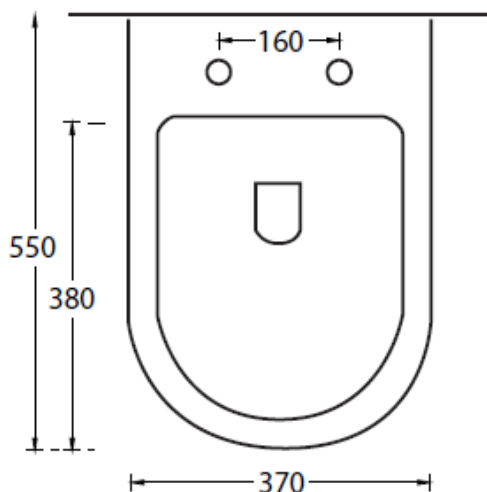

- CODE: VOLA-08
- Wall Hung Pan
- Fully Glazed Ceramic
- Soft Close Seat
- European Designed
- WELS Rating 4 Star
- Australian Standard (SAI)
- AS/NZS 3718:2003

Features

Ptrap = 190mm Roughing-in from bottom of Pan

Water inlet 135mm above Waste

Made from Vitreous China

Soft Close Seat

4 Star - Wels 4.5/3 Litres