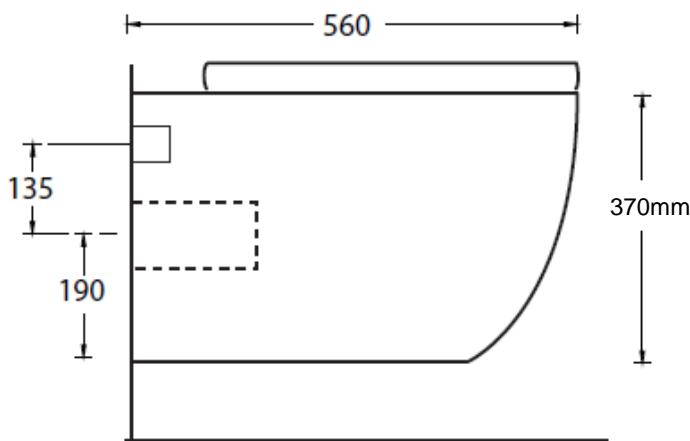

- CODE: VOLA-08
- Wall Hung Pan
- Fully Glazed Ceramic
- Soft Close Seat
- European Designed
- WELS Rating 4 Star
- Australian Standard (SAI)
- AS/NZS 3718:2003

Features

Ptrap = 190mm Roughing-in from bottom of Pan

Water inlet 135mm above Waste

Made from Vitreous China

Soft Close Seat

4 Star - Wels 4.5/3 Litres