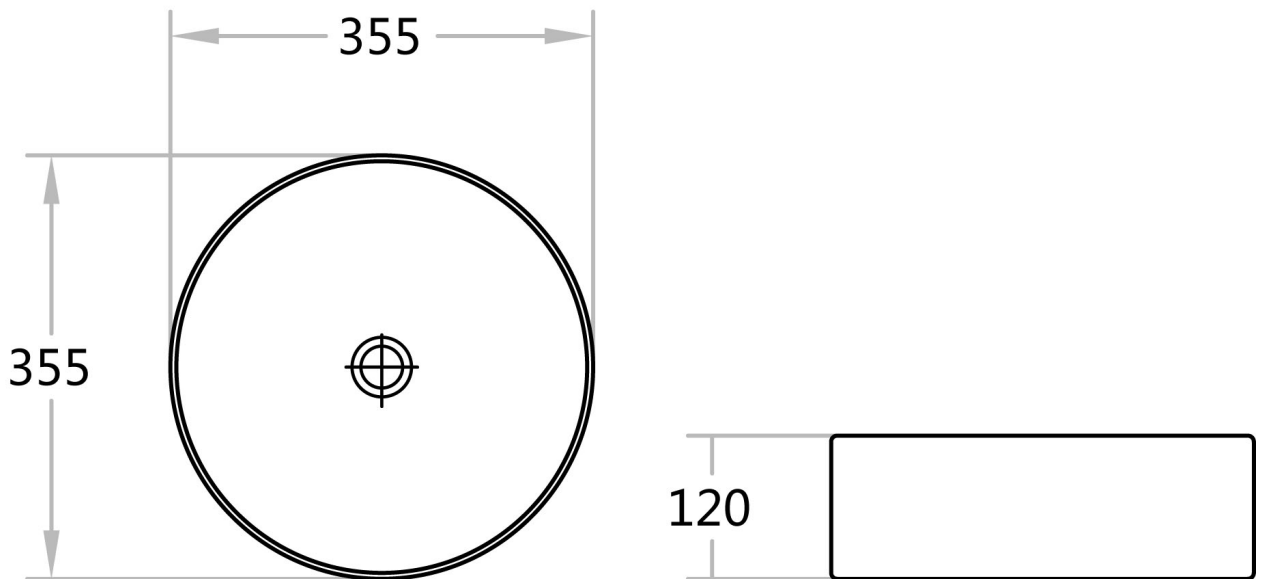

MOTIVO®

- VOLA-20a Above Counter Ceramic Basin
355x355x120mm Gloss White Finish
- VOLA-20b Above Counter Ceramic Basin
355x355x120mm Matt White Finish
- VOLA-20c Above Counter Ceramic Basin
355x355x120mm Matt Black Finish