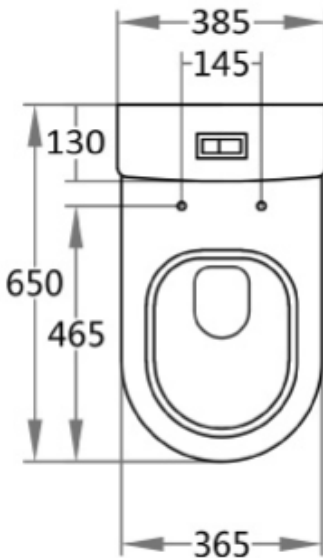

MOTIVO[®]

•VOLA-41

Lavender II Tornado Flush Toilet Suite

Tornado flush Toilet Suite

—Size: 650 x 370 x 865mm

—Standard S-trap: 60-120mm

—JT 43 Connector: 150-200mm(extra cost)

—P-trap: 180mm

—Duroplast soft close quick release toilet seat

—Universal bottom (left or right) or top inlet entry

—4.5/3 Litres dual flush

WELS Registration number: L05195

ACS

1300 898 889

www.acsbathrooms.com.au