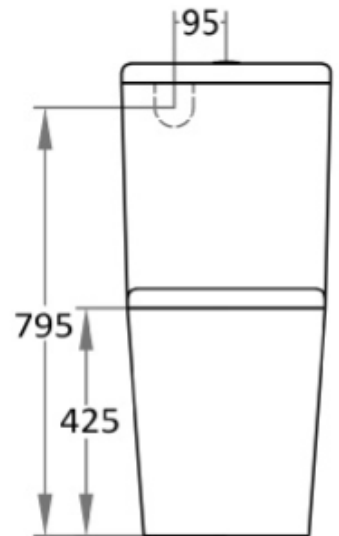

MOTIVO[®]

•VOLA-41

Lavender II Tornado Flush Toilet Suite

Tornado flush Toilet Suite

—Size: 650 x 370 x 865mm

—Standard S-trap: 60-120mm

—JT 43 Connector: 150-200mm(extra cost)

—P-trap: 180mm

—Duroplast soft close quick release toilet seat

—Universal bottom (left or right) or top inlet entry

—4.5/3 Litres dual flush

WELS Registration number: L05195

ACS

1300 898 889

www.acsbathrooms.com.au