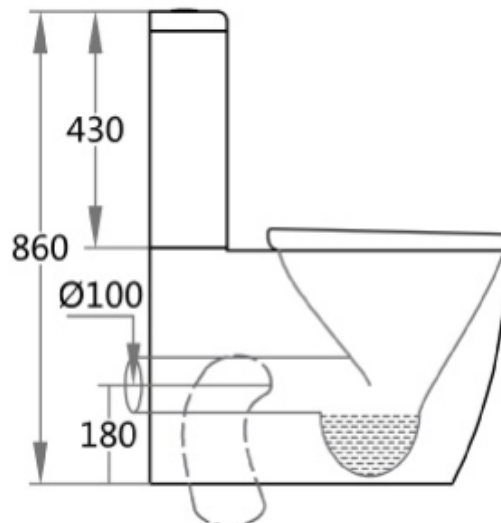

MOTIVO[®]

•VOLA-41

Lavender II Tornado Flush Toilet Suite

Tornado flush Toilet Suite

—Size: 650 x 370 x 865mm

—Standard S-trap: 60-120mm

—JT 43 Connector: 150-200mm(extra cost)

—P-trap: 180mm

—Duroplast soft close quick release toilet seat

—Universal bottom (left or right) or top inlet entry

—4.5/3 Litres dual flush

WELS Registration number: L05195

ACS

1300 898 889

www.acsbathrooms.com.au