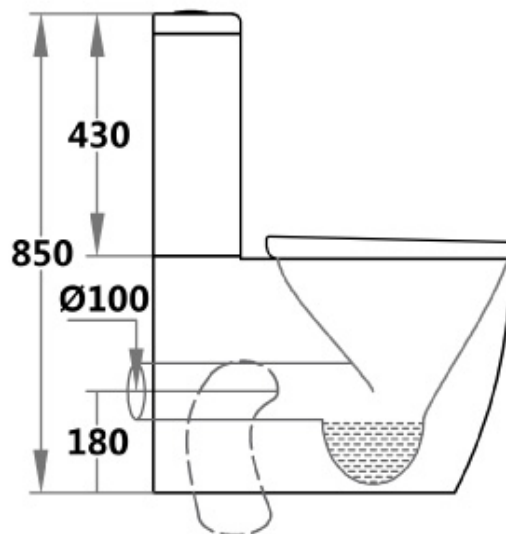

ACS

1300 898 889

www.acsbathrooms.com.au