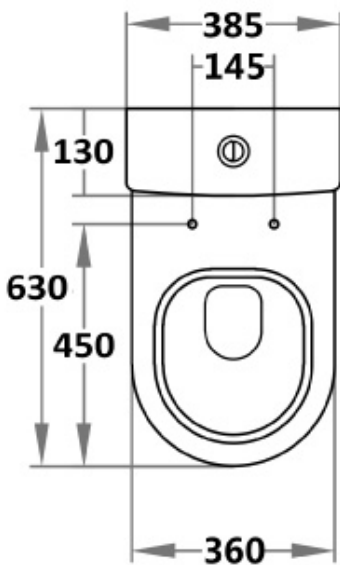

ACS

1300 898 889

www.acsbathrooms.com.au