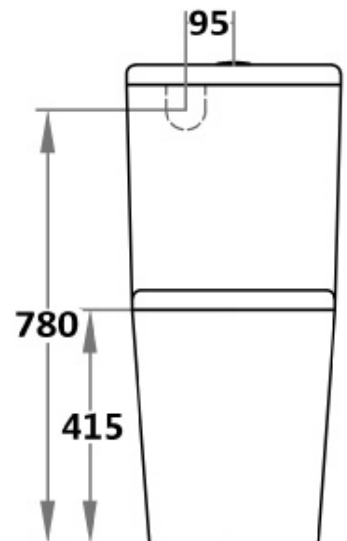

ACS

1300 898 889

www.acsbathrooms.com.au