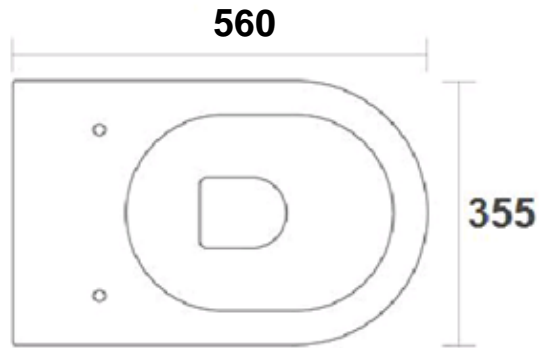

### BACK TO WALL FLOOR TOILET PAN

- Code: XL-1288FL
- Superior Quality
- P Trap 185mm Offset
- Soft Close Seat
- WELS Approved 3.5 – 4 Star
- Australian Standard (SAI)
- AS/NZS 3718:2003