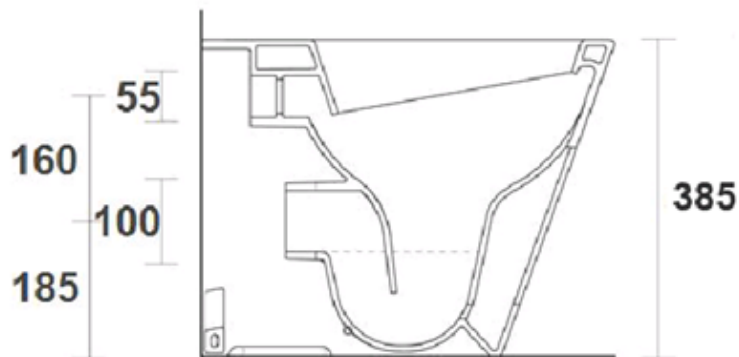

### BACK TO WALL FLOOR TOILET PAN

- Code: XL-1288FL
- Superior Quality
- P Trap 185mm Offset
- Soft Close Seat
- WELS Approved 3.5 – 4 Star
- Australian Standard (SAI)
- AS/NZS 3718:2003