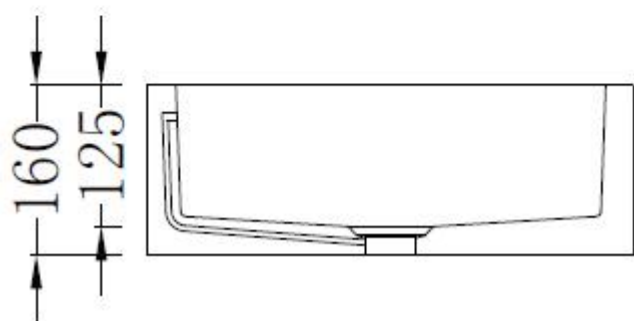

## Code: ZOOM01a

**Material:** Isostone - 70% Limestone Composite

**Size:** W 430 x D 430 x H 160 mm

**Warranty:** 10 Years

### Features:

- Bench Mount Basin
- Smooth matt white finish (gloss by custom order)
- Italian Design & Engineering
- Solid Material
- Suits 32mm waste (not included)
- Scratch and Stain resistance
- Repairable Material
- Australian Standard (SAI)  
AS/NZS 3718:2003

### Specifications:

- Crate size:  
W 490 x D 490 x H 220 mm
- Gross Weight: 17Kg

WaterMark  
LIC: WMKA00381  
SAI GLOBAL

Australian  
Standard