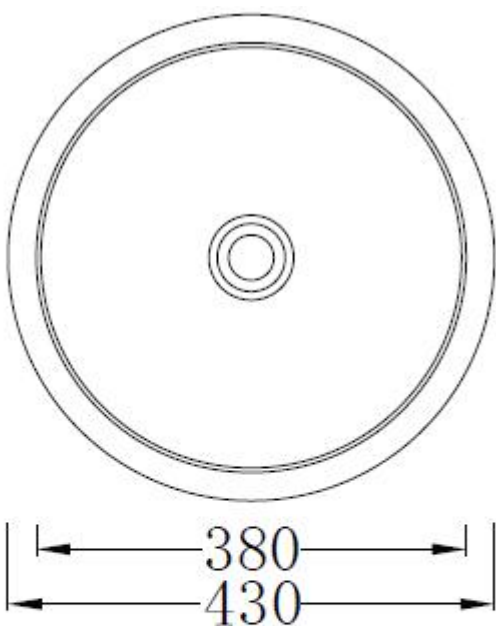

## Code: ZOOM01a

**Material:** Isostone - 70% Limestone Composite

**Size:** W 430 x D 430 x H 160 mm

**Warranty:** 10 Years

### Features:

- Bench Mount Basin
- Smooth matt white finish (gloss by custom order)
- Italian Design & Engineering
- Solid Material
- Suits 32mm waste (not included)
- Scratch and Stain resistance
- Repairable Material
- Australian Standard (SAI)  
AS/NZS 3718:2003

### Specifications:

- Crate size:  
W 490 x D 490 x H 220 mm
- Gross Weight: 17Kg

WaterMark  
LIC: WMKA00381  
SAI GLOBAL

Australian  
Standard