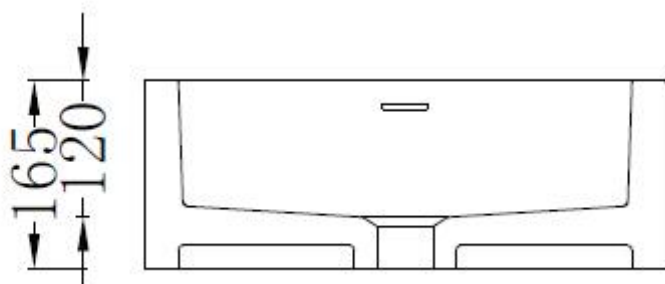

moda

Code: ZOOM01b

Material: Isostone - 70% Limestone Composite

Size: W 460 x D 460 x H 165 mm

Warranty: 10 Years

Features:

- Bench Mount Basin
- Smooth matt white finish (gloss by custom order)
- Italian Design & Engineering
- Solid Material
- Suits 32mm waste (not included)
- Scratch and Stain resistance
- Repairable Material
- Australian Standard (SAI)
AS/NZS 3718:2003

SOFIA

Specifications:

- Crate size:
W 520 x D 520 x H 225 mm
- Gross Weight: 22Kg

WaterMark
LIC: WMKA00381
SAI GLOBAL

Australian
Standard

ACS

DESIGNER BATHROOMS

1300 898 889