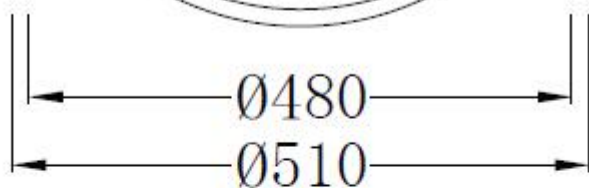

moda

Code: ZOOM03a

Material: Isostone - 70% Limestone Composite

Size: W 510 x D 510 x H 100 mm

Warranty: 10 Years

Features:

- Bench Mount Basin
- Smooth matt white finish (gloss by custom order)
- Italian Design & Engineering
- Solid Material
- Suits 32mm waste (not included)
- Scratch and Stain resistance
- Repairable Material
- Australian Standard (SAI)
AS/NZS 3718:2003

AURORA

Specifications:

- Crate size:
W 570 x D 570 x H 160 mm
- Gross Weight: 9Kg

WaterMark
LIC: WMKA00381
SAI GLOBAL

Australian
Standard

ACS

DESIGNER BATHROOMS

1300 898 889