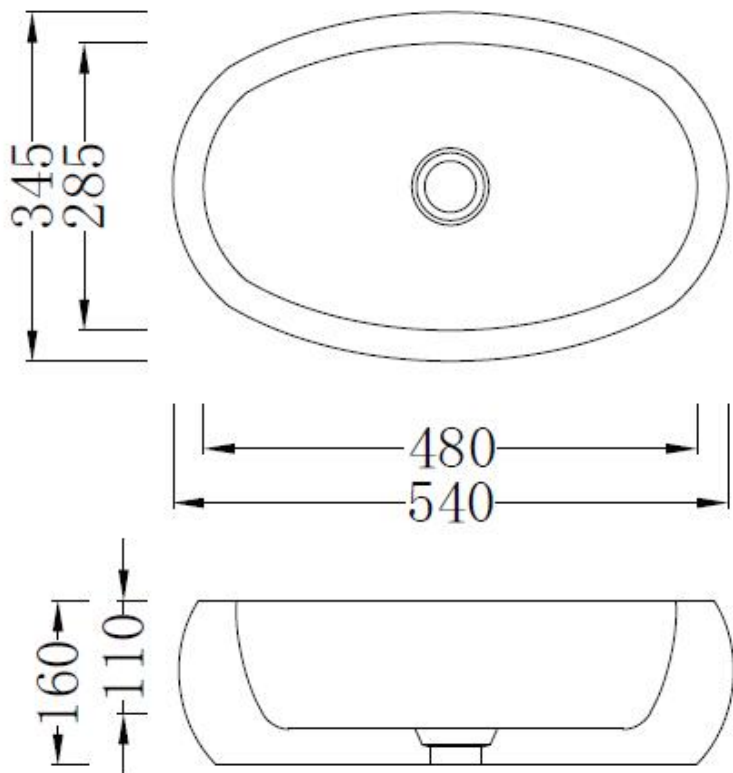

## Code: ZOOM04

**Material:** Isostone - 70% Limestone Composite

**Size:** W 540 x D 345 x H 160 mm

**Warranty:** 10 Years

### Features:

- Bench Mount Basin
- Smooth matt white finish (gloss by custom order)
- Italian Design & Engineering
- Solid Material
- Suits 32mm waste (not included)
- Scratch and Stain resistance
- Repairable Material
- Australian Standard (SAI)  
AS/NZS 3718:2003

### Specifications:

- Crate size:  
W 600 x D 405 x H 220 mm
- Gross Weight: 19Kg

WaterMark  
LIC. WMKA00381  
SAI GLOBAL

Australian  
Standard