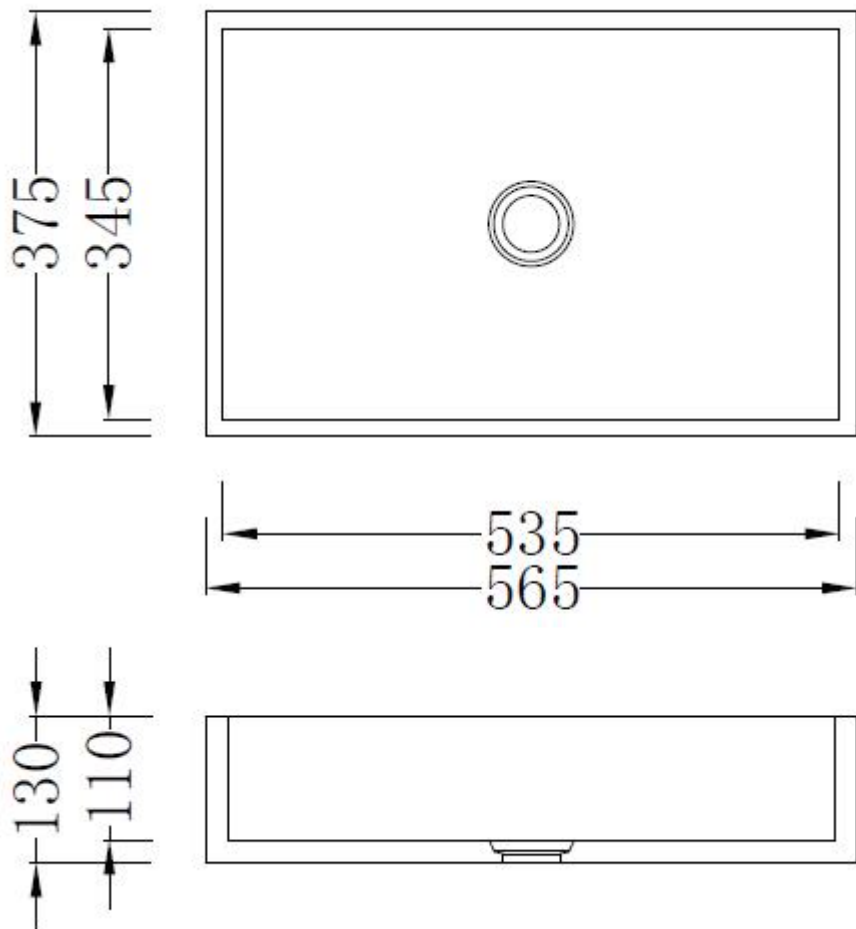

moda

Code: ZOOM05a

Material: Isostone - 70% Limestone Composite

Size: W 565 x D 375 x H 130 mm

Warranty: 10 Years

Features:

- Bench Mount Basin
- Smooth matt white finish (gloss by custom order)
- Italian Design & Engineering
- Solid Material
- Suits 32mm waste (not included)
- Scratch and Stain resistance
- Repairable Material
- Australian Standard (SAI)
AS/NZS 3718:2003

EMMA

Specifications:

- Crate size:
W 625 x D 435 x H 220 mm
- Gross Weight: 16Kg

WaterMark
LIC: WMKA00381
SAI GLOBAL

ACS

DESIGNER BATHROOMS

1300 898 889

www.acsbathrooms.com.au