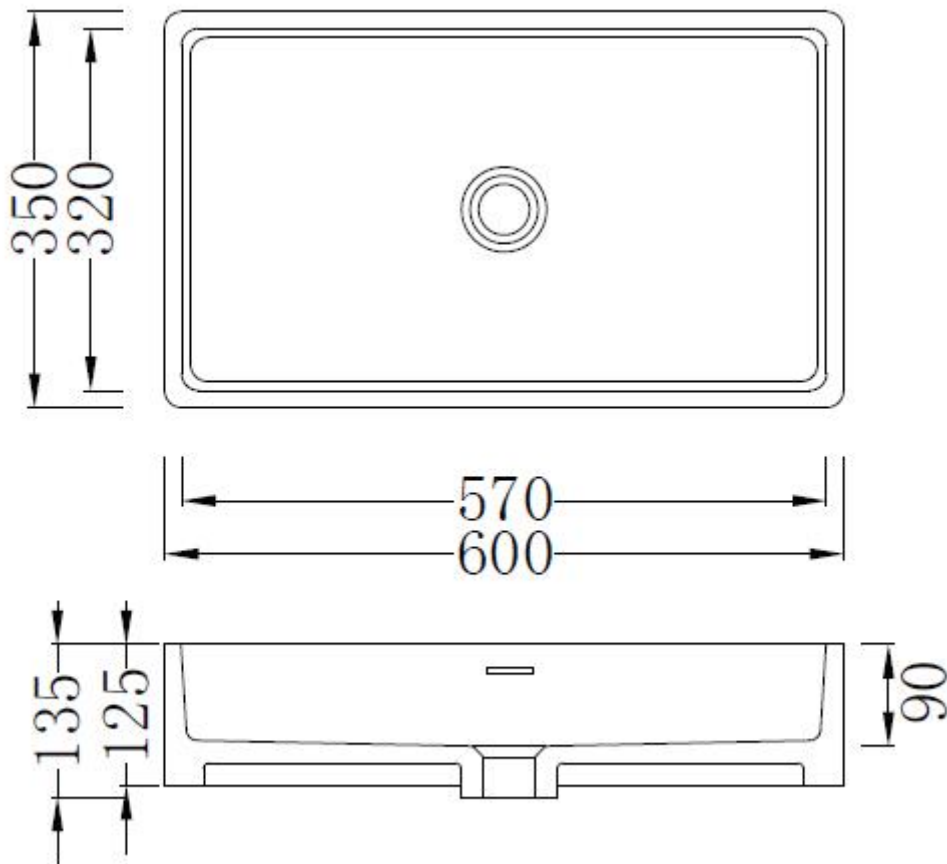

moda

Code: ZOOM05b

Material: Isostone - 70% Limestone Composite

Size: W 600 x D 350 x H 135 mm

Warranty: 10 Years

Features:

- Bench Mount Basin
- Smooth matt white finish (gloss by custom order)
- Italian Design & Engineering
- Solid Material
- Suits 32mm waste (not included)
- Scratch and Stain resistance
- Repairable Material
- Australian Standard (SAI)
AS/NZS 3718:2003

EMMA

Specifications:

- Crate size:
W 660 x D 410 x H 190 mm
- Gross Weight: 20Kg

WaterMark
LIC: WMKA00381
SAI GLOBAL

Australian
Standard

ACS

DESIGNER BATHROOMS

1300 898 889