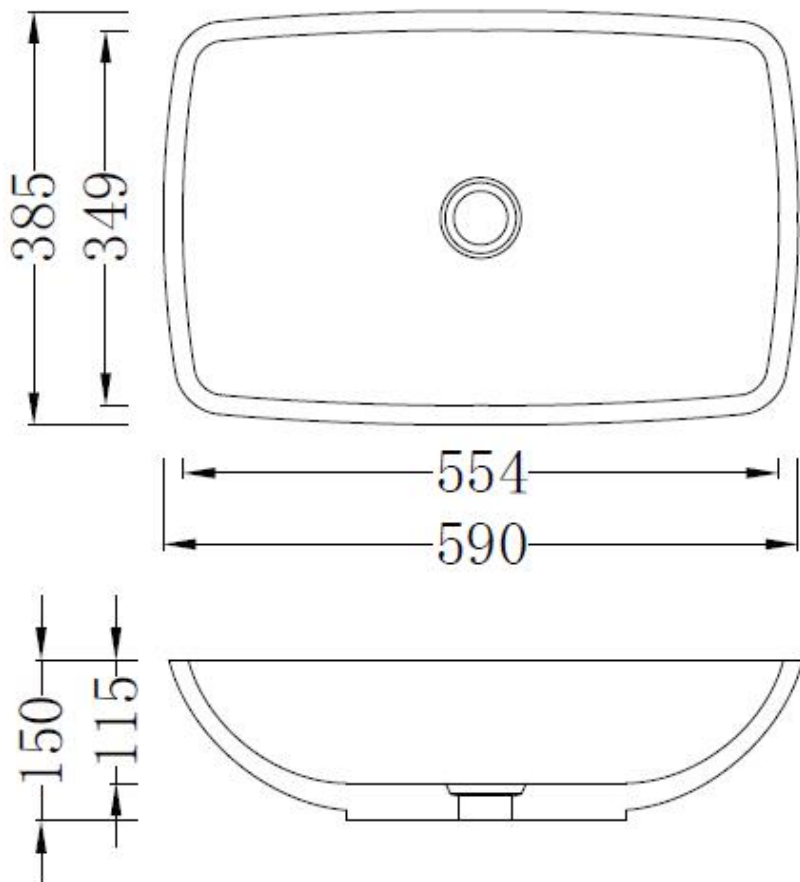

## Code: ZOOM06

**Material:** Isostone - 70% Limestone Composite

**Size:** W 590 x D 385 x H 150 mm

**Warranty:** 10 Years

### Specifications:

- Crate size:  
W 650 x D 445 x H 210 mm
- Gross Weight: 20Kg

WaterMark  
LIC: WMKA00381  
SAI GLOBAL

Australian  
Standard