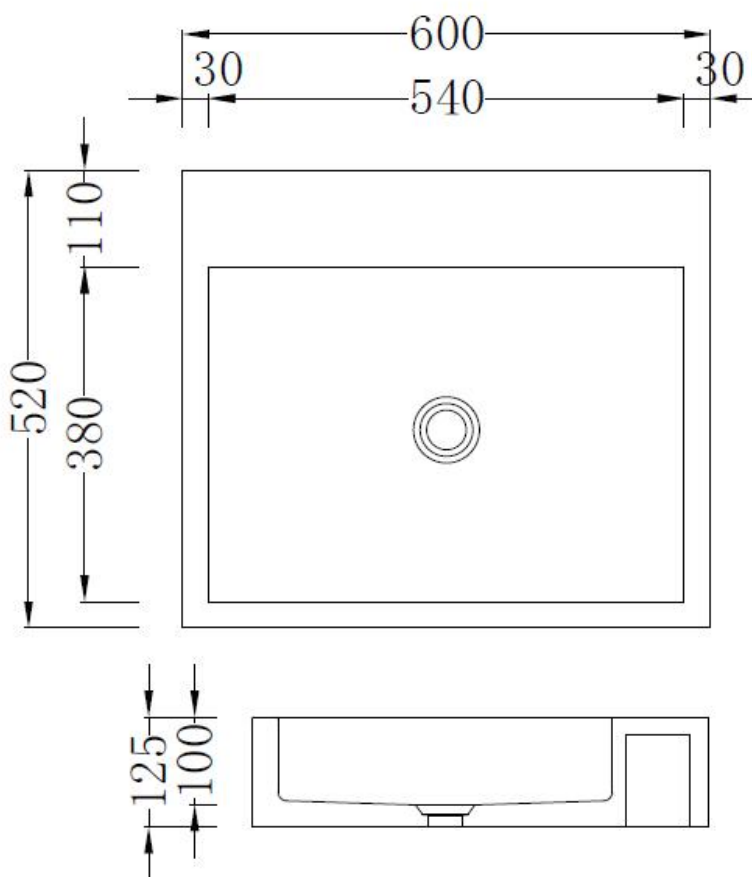

## Code: ZOOM10

**Material:** Isostone - 70% Limestone Composite

**Size:** W 600 x D 520 x H 125 mm

**Warranty:** 10 Years

### Features:

- Bench Mount Basin
- Smooth matt white finish (gloss by custom order)
- Italian Design & Engineering
- Solid Material
- Suits 32mm waste (not included)
- Scratch and Stain resistance
- Repairable Material
- Australian Standard (SAI)  
AS/NZS 3718:2003

### Specifications:

- Crate size:  
W 660 x D 580 x H 185 mm
- Gross Weight: 33Kg

WaterMark  
LIC: WMKA00381  
SAI GLOBAL

Australian  
Standard