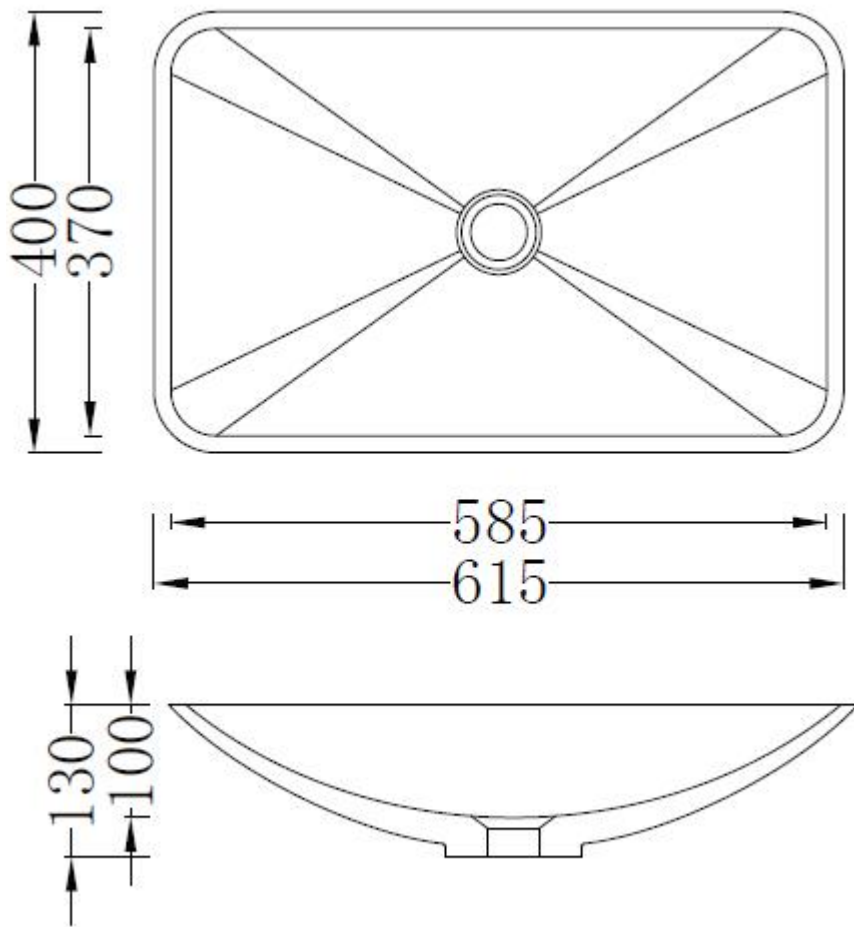

moda

Code: ZOOM11

Material: Isostone - 70% Limestone Composite

Size: W 615 x D 400 x H 130 mm

Warranty: 10 Years

Features:

- Bench Mount Basin
- Smooth matt white finish (gloss by custom order)
- Italian Design & Engineering
- Solid Material
- Suits 32mm waste (not included)
- Scratch and Stain resistance
- Repairable Material
- Australian Standard (SAI)
AS/NZS 3718:2003

ANNA

Specifications:

- Crate size:
W 675 x D 460 x H 190 mm
- Gross Weight: 16Kg

WaterMark
LIC: WMKA00381
SAI GLOBAL

ACS

DESIGNER BATHROOMS

1300 898 889

www.acsbathrooms.com.au