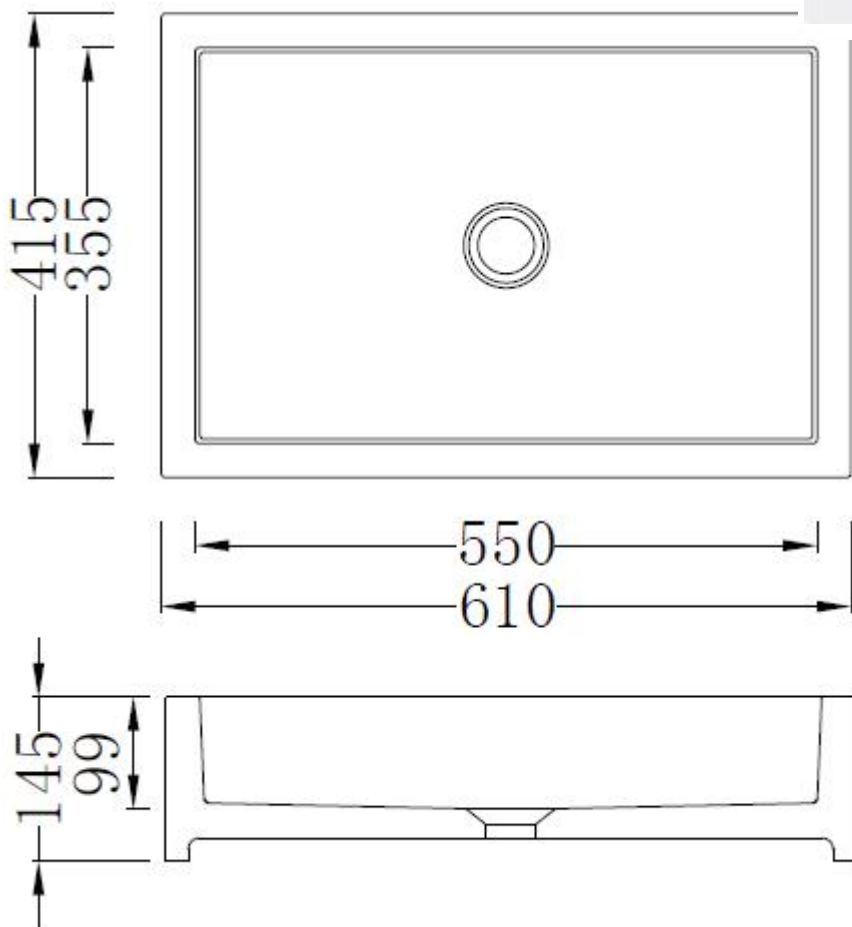

moda

Code: ZOOM12

Material: Isostone - 70% Limestone Composite

Size: W 610 x D 415 x H 145 mm

Warranty: 10 Years

Features:

- Bench Mount Basin
- Smooth matt white finish (gloss by custom order)
- Italian Design & Engineering
- Solid Material
- Suits 32mm waste (not included)
- Scratch and Stain resistance
- Repairable Material
- Australian Standard (SAI)
AS/NZS 3718:2003

ANNA

Specifications:

- Crate size:
W 670x D 475 x H 205 mm
- Gross Weight: 26Kg

WaterMark
LIC: WMKA00381
SAI GLOBAL

Australian
Standard

ACS

DESIGNER BATHROOMS

1300 898 889