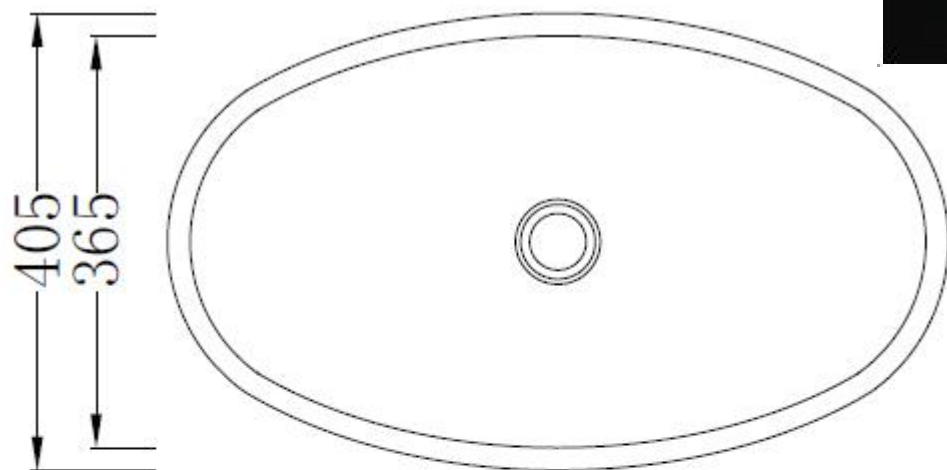

moda

Code: ZOOM13

Material: Isostone - 70% Limestone Composite

Size: W 690 x D 405 x H 140 mm

Warranty: 10 Years

Features:

- Bench Mount Basin
- Smooth matt white finish (gloss by custom order)
- Italian Design & Engineering
- Solid Material
- Suits 32mm waste (not included)
- Scratch and Stain resistance
- Repairable Material
- Australian Standard (SAI)
AS/NZS 3718:2003

ALESSIA

Specifications:

- Crate size:
W 750x D 465 x H 200 mm
- Gross Weight: 14Kg

WaterMark
LIC: WMKA00381
SAI GLOBAL

Australian
Standard

ACS

DESIGNER BATHROOMS

1300 898 889