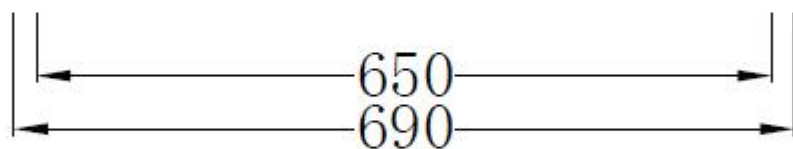

moda

Code: ZOOM13

Material: Isostone - 70% Limestone Composite

Size: W 690 x D 405 x H 140 mm

Warranty: 10 Years

Features:

- Bench Mount Basin
- Smooth matt white finish (gloss by custom order)
- Italian Design & Engineering
- Solid Material
- Suits 32mm waste (not included)
- Scratch and Stain resistance
- Repairable Material
- Australian Standard (SAI)
AS/NZS 3718:2003

ALESSIA

Specifications:

- Crate size:
W 750x D 465 x H 200 mm
- Gross Weight: 14Kg

WaterMark
LIC: WMKA00381
SAI GLOBAL

Australian
Standard

ACS

DESIGNER BATHROOMS

1300 898 889