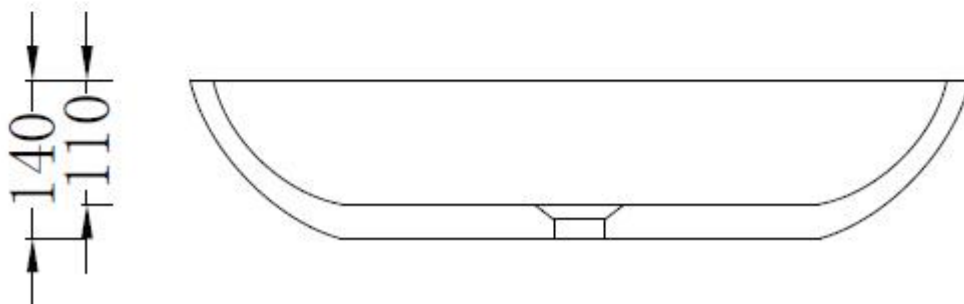

moda

Code: ZOOM13

Material: Isostone - 70% Limestone Composite

Size: W 690 x D 405 x H 140 mm

Warranty: 10 Years

Features:

- Bench Mount Basin
- Smooth matt white finish (gloss by custom order)
- Italian Design & Engineering
- Solid Material
- Suits 32mm waste (not included)
- Scratch and Stain resistance
- Repairable Material
- Australian Standard (SAI)
AS/NZS 3718:2003

ALESSIA

Specifications:

- Crate size:
W 750x D 465 x H 200 mm
- Gross Weight: 14Kg

WaterMark
LIC: WMKA00381
SAI GLOBAL

Australian
Standard

ACS

DESIGNER BATHROOMS

1300 898 889