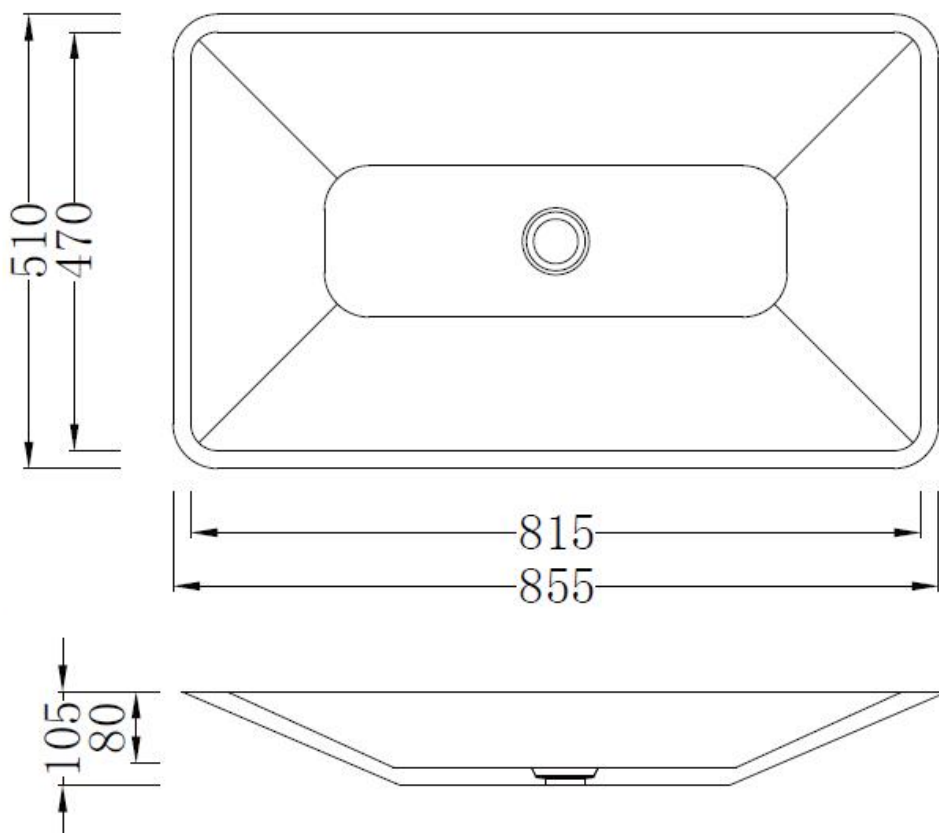

moda

Code: ZOOM14

Material: Isostone - 70% Limestone Composite

Size: W 855 x D 510 x H 105 mm

Warranty: 10 Years

Features:

- Bench Mount Basin
- Smooth matt white finish (gloss by custom order)
- Italian Design & Engineering
- Solid Material
- Suits 32mm waste (not included)
- Scratch and Stain resistance
- Repairable Material
- Australian Standard (SAI)
AS/NZS 3718:2003

MATILDE

Specifications:

- Crate size:
W 915 x D 570 x H 165 mm
- Gross Weight: 14Kg

WaterMark
LIC: WMKA00381
SAI GLOBAL

ACS

DESIGNER BATHROOMS

1300 898 889

www.acsbathrooms.com.au