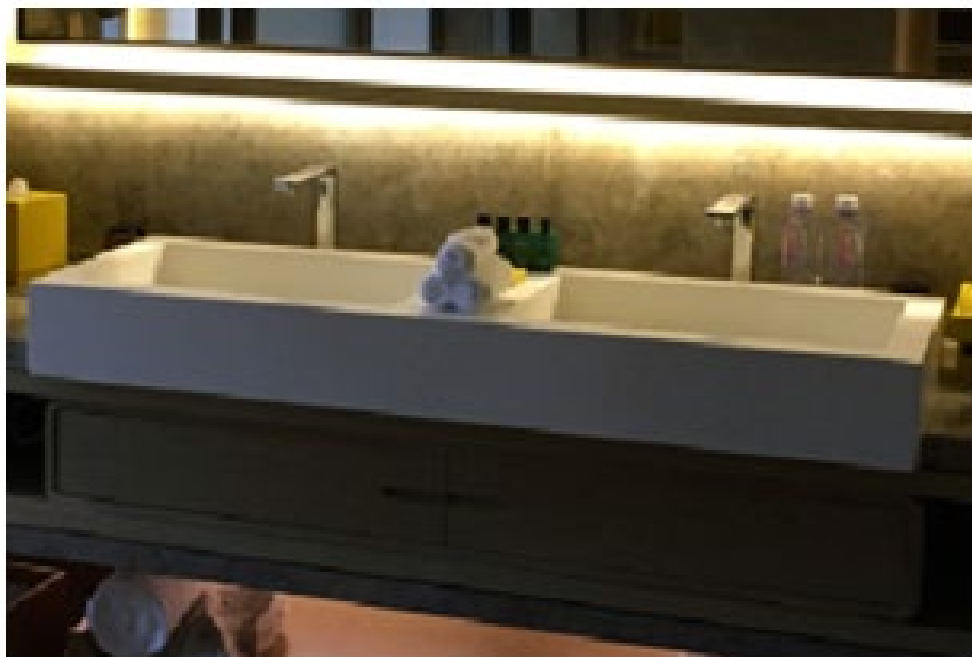

moda

Code: ZOOM15

Material: Isostone - 70% Limestone Composite

Size: W 1360 x D 450 x H 150 mm

Warranty: 10 Years

Features:

- Bench Mount Basin
- Smooth matt white finish (gloss by custom order)
- Italian Design & Engineering
- Solid Material
- Suits 32mm waste (not included)
- Scratch and Stain resistance
- Repairable Material
- Australian Standard (SAI)
AS/NZS 3718:2003

VITTORIA

Specifications:

- Crate size:
W 1420 x D 510 x H 210 mm
- Gross Weight: 55Kg

WaterMark
LIC: WMKA00381
SAI GLOBAL

ACS

DESIGNER BATHROOMS

1300 898 889

www.acsbathrooms.com.au