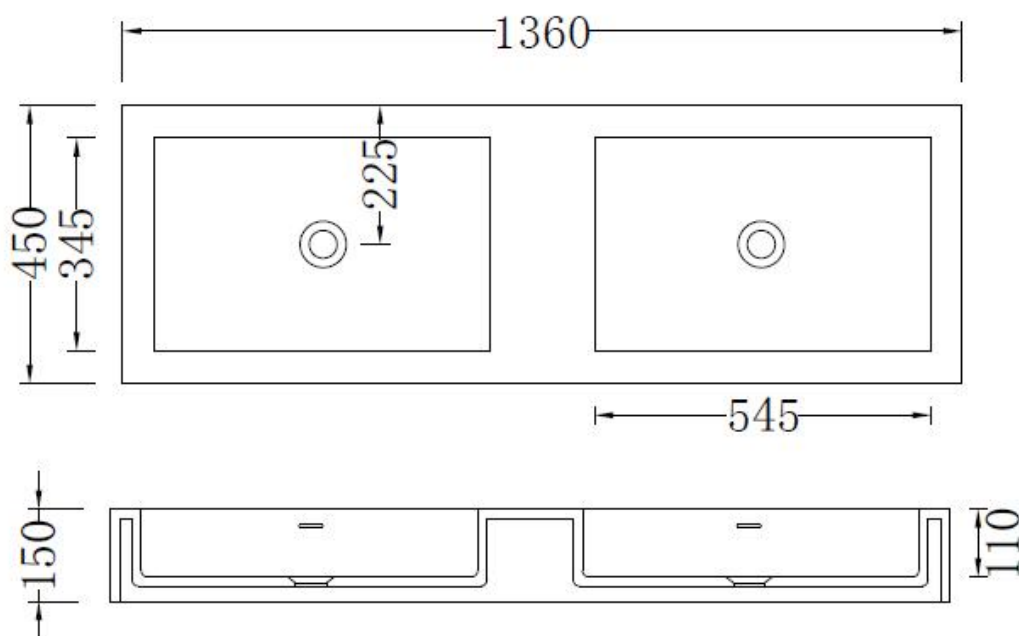

moda

Code: ZOOM15

Material: Isostone - 70% Limestone Composite

Size: W 1360 x D 450 x H 150 mm

Warranty: 10 Years

Features:

- Bench Mount Basin
- Smooth matt white finish (gloss by custom order)
- Italian Design & Engineering
- Solid Material
- Suits 32mm waste (not included)
- Scratch and Stain resistance
- Repairable Material
- Australian Standard (SAI)
AS/NZS 3718:2003

VITTORIA

Specifications:

- Crate size:
W 1420 x D 510 x H 210 mm
- Gross Weight: 55Kg

WaterMark
LIC: WMKA00381
SAI GLOBAL

ACS

DESIGNER BATHROOMS

1300 898 889

www.acsbathrooms.com.au