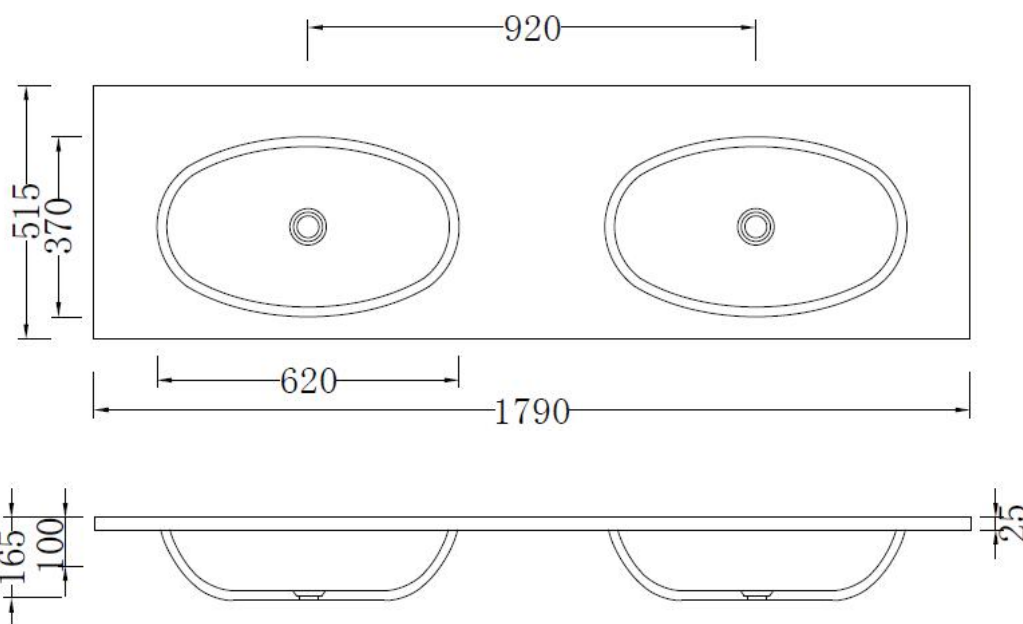

moda

Code: ZOOM16

Material: Isostone - 70% Limestone Composite

Size: W 1790 x D 515 x H 165 mm

Warranty: 10 Years

Features:

- Bench Mount Basin
- Smooth matt white finish (gloss by custom order)
- Italian Design & Engineering
- Solid Material
- Suits 32mm waste (not included)
- Scratch and Stain resistance
- Repairable Material
- Australian Standard (SAI)
AS/NZS 3718:2003

VIOLA

Specifications:

- Crate size:
W 1850 x D 575 x H 225 mm
- Gross Weight: 51Kg

WaterMark
LIC. WMKA00381
SAI GLOBAL

ACS

DESIGNER BATHROOMS

1300 898 889

www.acsbathrooms.com.au